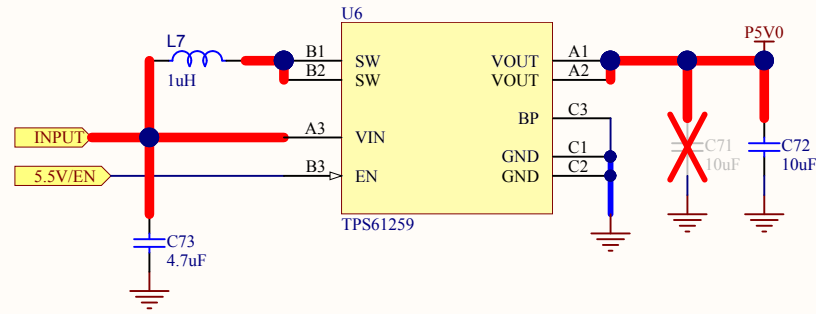

Title PWR TP61259			Hardkernel Co.,LTD. 704 K-center 248-25 Simindae Dongan Anyang Gyeonggido South Korea	
Size: A4	Number: 1	Revision: 0.3		
Date: 2014-07-21	Time: 오전 11:49:44	Sheet of 8		
File: D:\hw\hkl\odp\pwr_TP61259.SchDoc