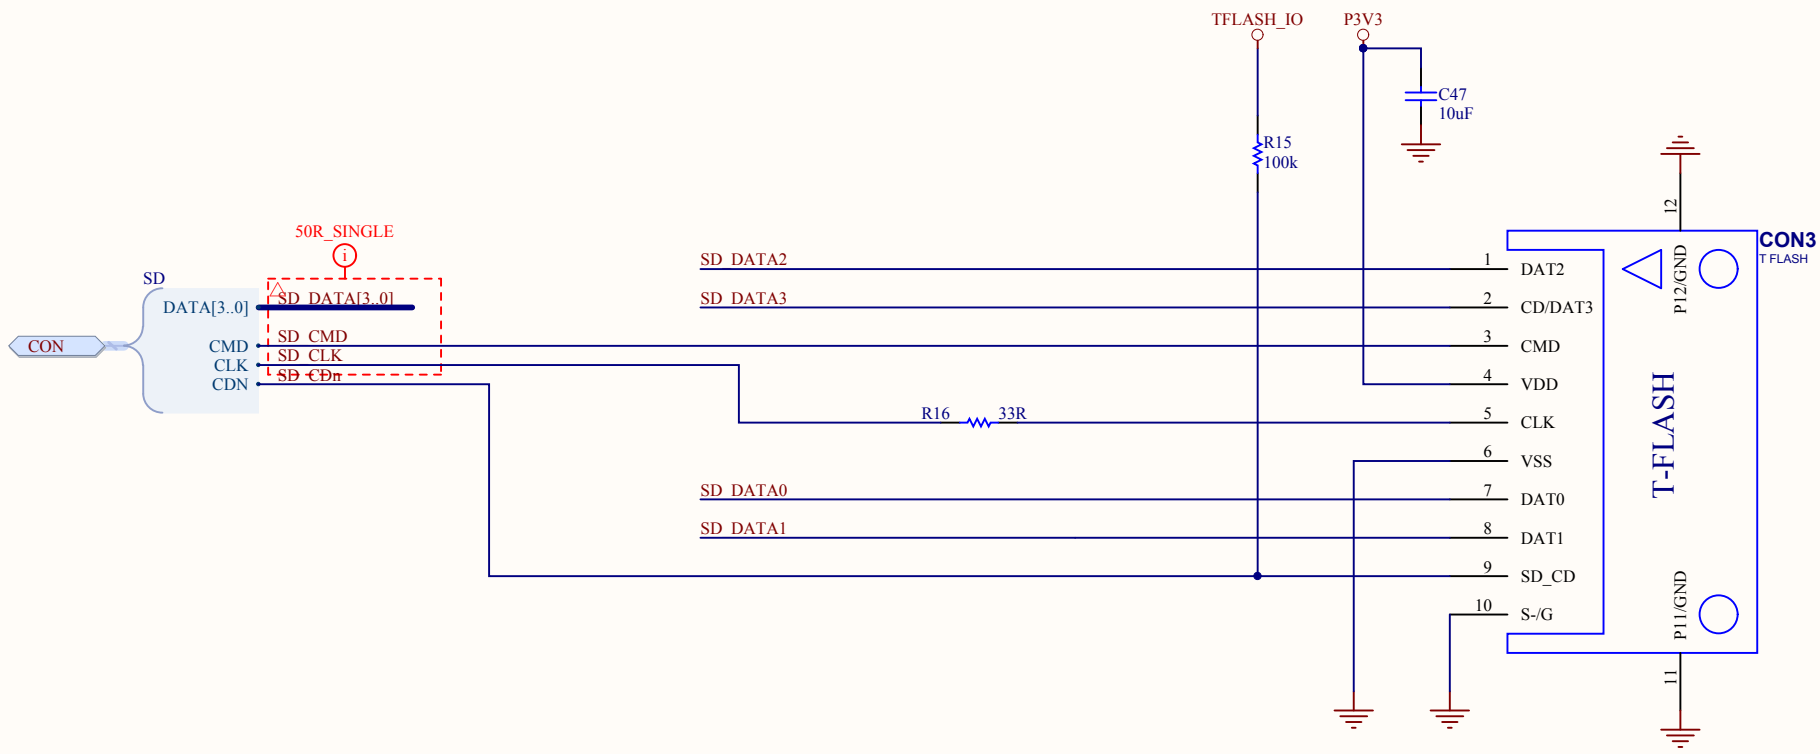

Title Micro SD Socket			Hardkernel Co.,LTD. 704 K-center 248-25 Simindae Dongan Anyang Gyeonggido South Korea	
Size: A4	Number: 1	Revision: 0.3		
Date: 2014-07-21	Time: 오전 11:49:45	Sheet of 8		
File: D:\hw\hkl\odp\CON_MICROSD_HD08-AL00335.SchDoc