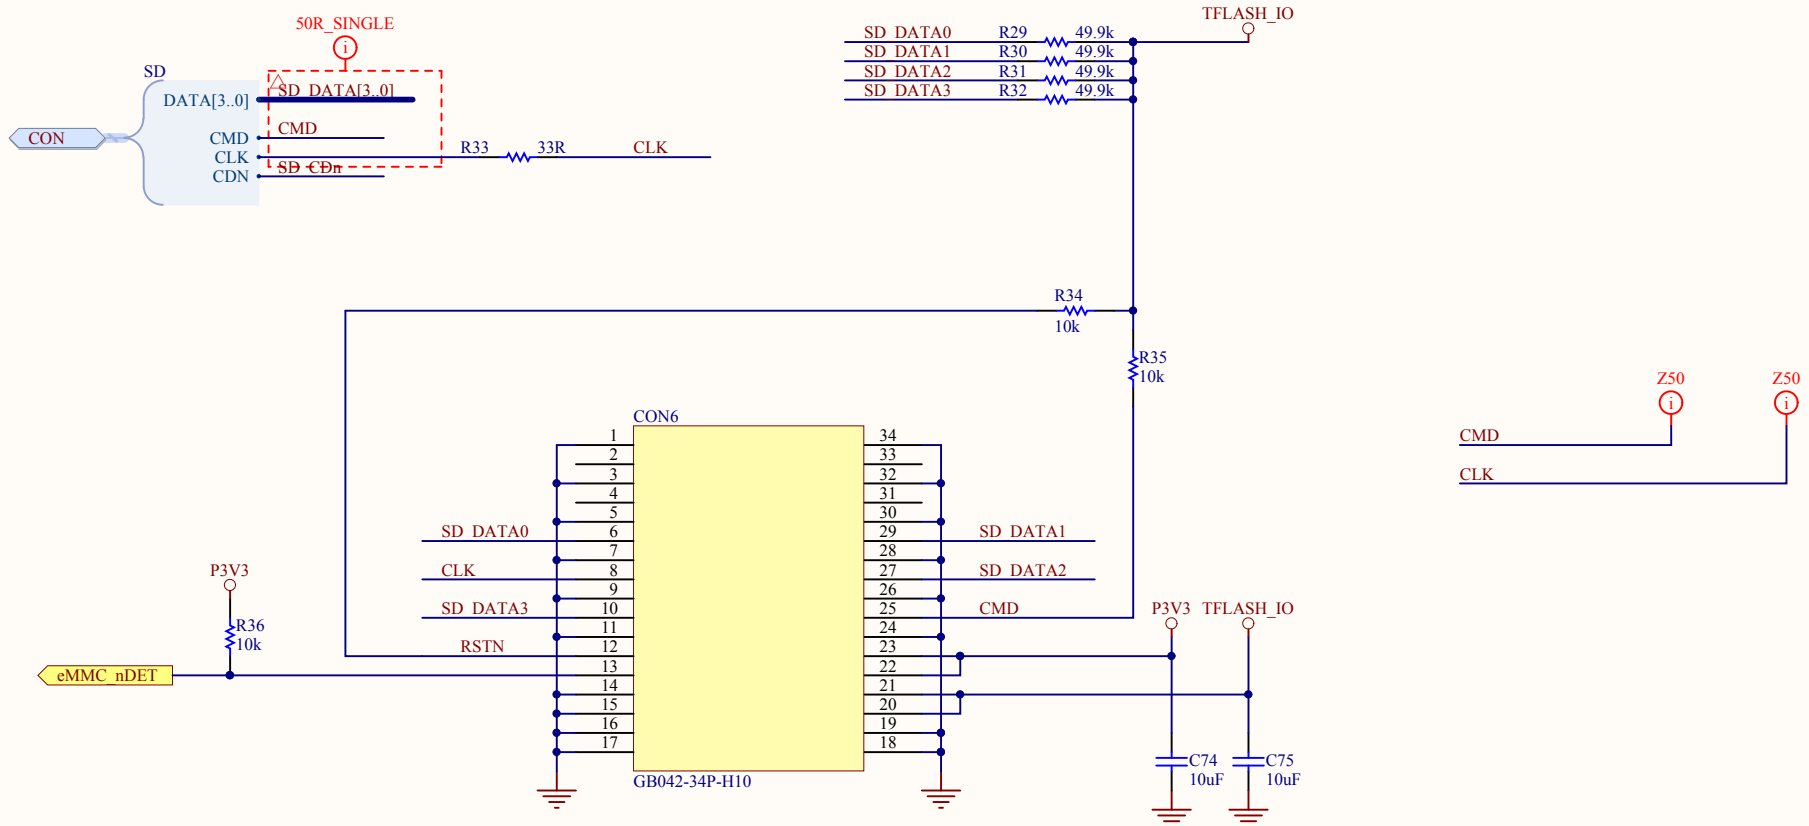

Title CON eMMC			Hardkernel Co.,LTD. 704 K-center 248-25 Simindae Dongan Anyang Gyeonggido South Korea	
Size: A4	Number: 1	Revision: 0.3		
Date: 2014-07-21	Time: 오전 11:49:45	Sheet of 8		
File: D:\hw\hkl\odp\CON_EMMC.SchDoc