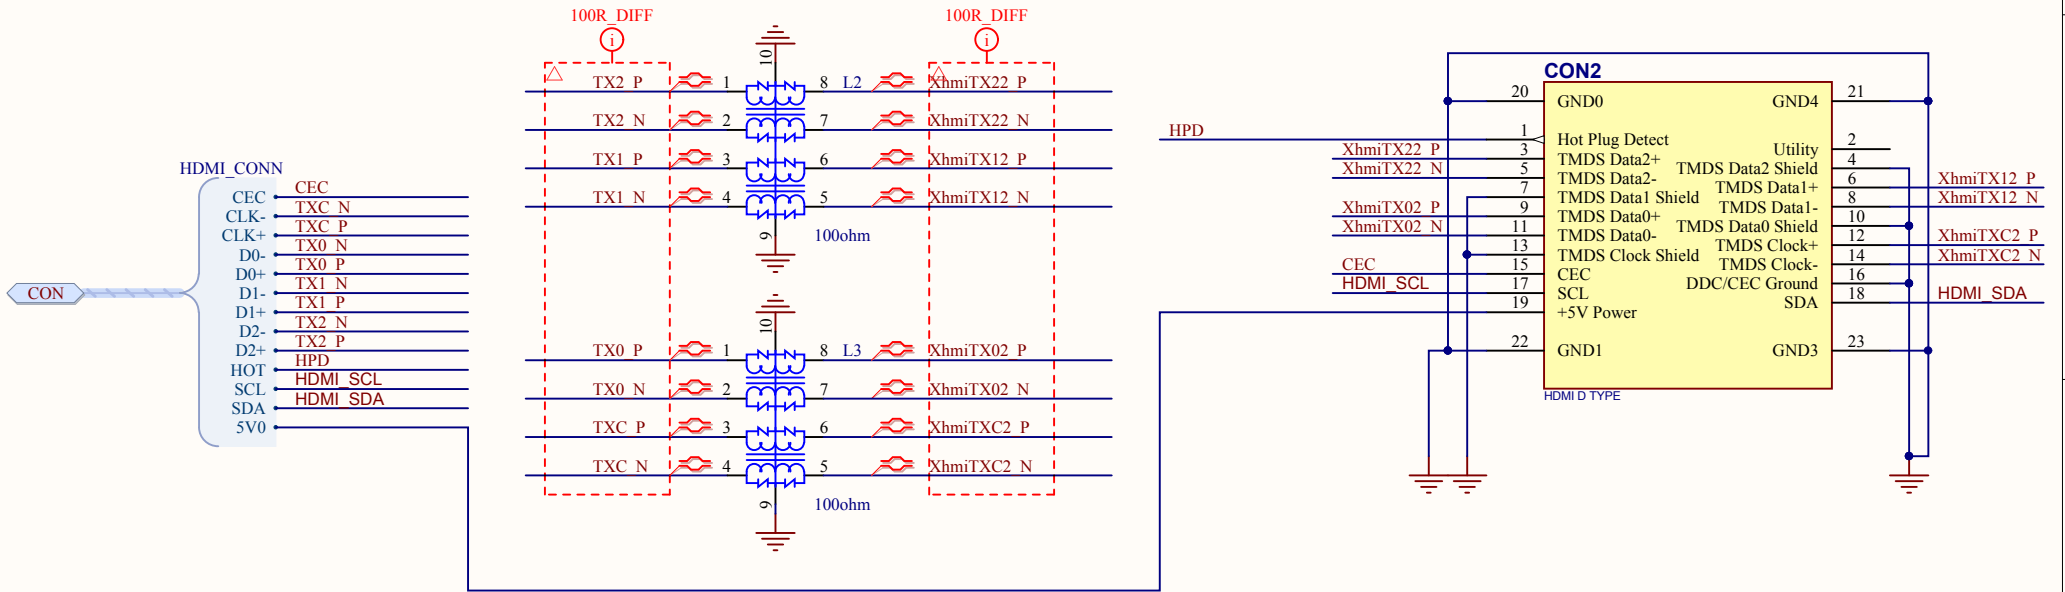

Title HDMI 2C			Hardkernel Co.,LTD. 704 K-center 248-25 Simindae Dongan Anyang Kyeonggido South Korea	
Size: A4	Number:2	Revision:0.3		
Date: 2014-07-21	Time: 오전 11:49:43	Sheet 2 of 11		
File: D:\hw\hkl\odpi\HDMI I2C.SchDoc				

Title Micro HDMI Connector			Hardkernel Co.,LTD. 704 K-center 248-25 Simindae Dongangu, Anyang Kyeonggido South Korea		
Size: A4	Number:3	Revision:0.3			
Date: 2014-07-21	Time: 오전 11:49:43	Sheet 3 of 11			
File: D:\hw\hkl\odp\CON HDMI.SchDoc					