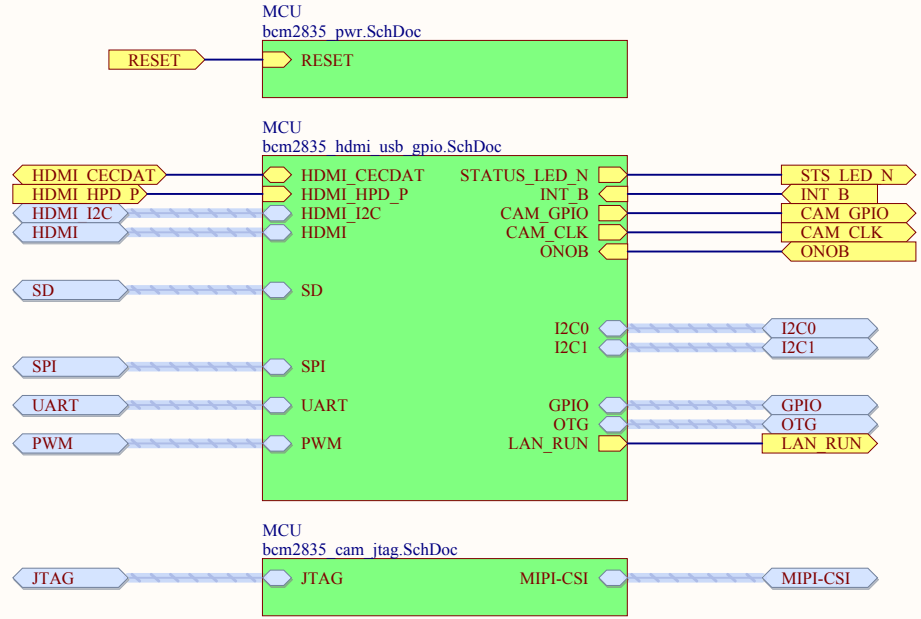

Title HDMI 2C			Hardkernel Co.,LTD. 704 K-center 248-25 Simindae Dongan Anyang Kyeonggido South Korea	
Size: A4	Number:2	Revision:0.3		
Date: 2014-07-21	Time: 오전 11:49:43	Sheet 2 of 11		
File: D:\hw\hkl\odpi\HDMI I2C.SchDoc				

Title Micro HDMI Connector			Hardkernel Co.,LTD. 704 K-center 248-25 Simindae Dongangu, Anyang Kyeonggido South Korea		
Size: A4	Number:3	Revision:0.3			
Date: 2014-07-21	Time: 오전 11:49:43	Sheet 3 of 11			
File: D:\hw\hkl\odp\CON HDMI.SchDoc					