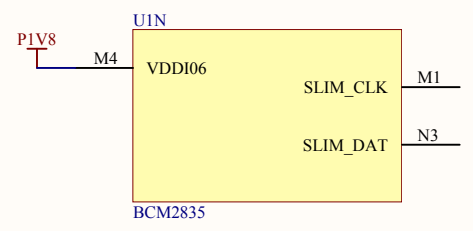

Title BCM2835 CAM JTAG			Hardkernel Co.,LTD. 704 K-center 248-25 Simindae Dongan Anyang Gyeonggido South Korea	
Size: A4	Number: 1	Revision: 0.3		
Date: 2014-07-21	Time: 오전 11:49:48	Sheet of 8		
File: D:\hw\hkl\odp\bcm2835_cam_jtag.SchDoc