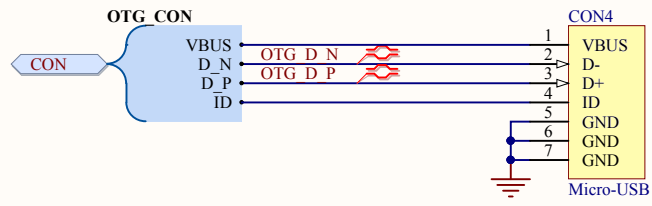

Title CON MicroUSB			Hardkernel Co.,LTD. 704 K-center 248-25 Simindae Dongan Anyang Gyeonggido South Korea	
Size: A4	Number: 1	Revision: 0.3		
Date: 2014-07-21	Time: 오전 11:49:44	Sheet of 8		
File: D:\hw\hkl\odpi\CON_MICROUSB.SchDoc