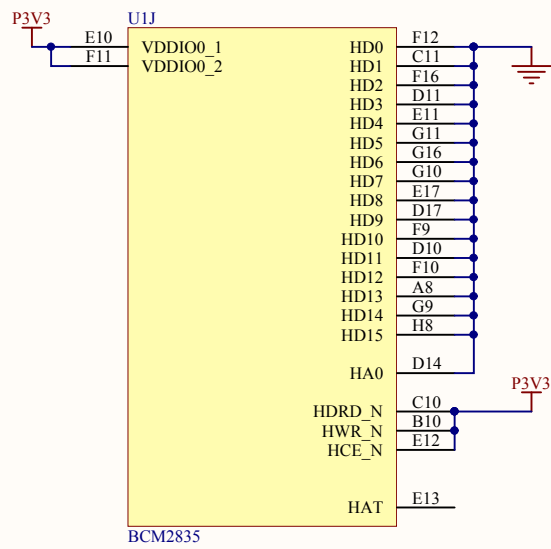

Title BCM2835 CAM JTAG			Hardkernel Co.,LTD. 704 K-center 248-25 Simindae Dongan Anyang Gyeonggido South Korea	
Size: A4	Number: 1	Revision: 0.3		
Date: 2014-07-21	Time: 오전 11:49:48	Sheet of 8		
File: D:\hw\hkl\odp\bcm2835_cam_jtag.SchDoc