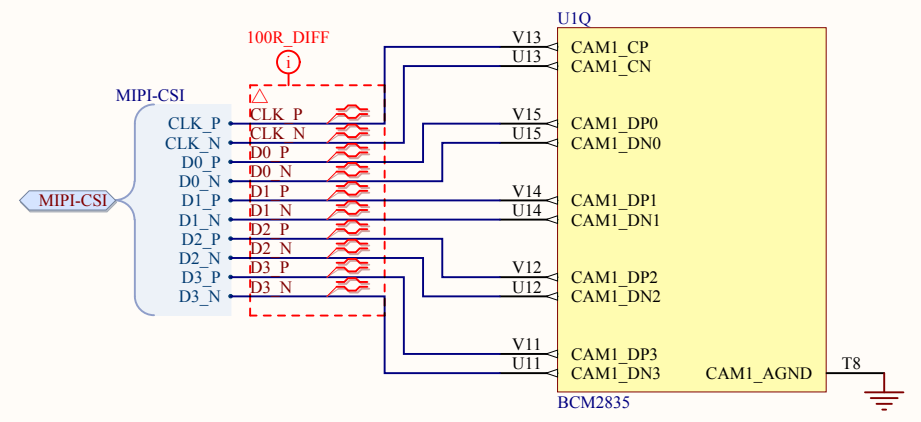

Title BCM2835 CAM JTAG			Hardkernel Co.,LTD. 704 K-center 248-25 Simindae Dongan Anyang Gyeonggido South Korea	
Size: A4	Number: 1	Revision: 0.3		
Date: 2014-07-21	Time: 오전 11:49:48	Sheet of 8		
File: D:\hw\hkl\odp\bcm2835_cam_jtag.SchDoc