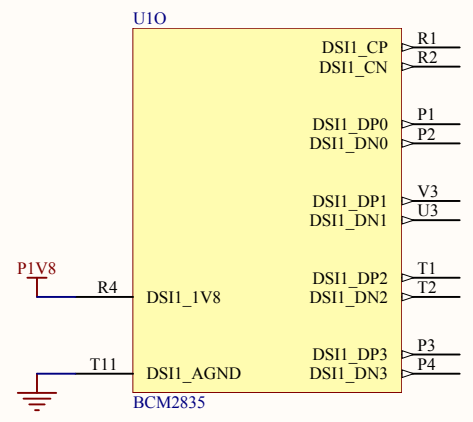

Title BCM2835 CAM JTAG			Hardkernel Co.,LTD. 704 K-center 248-25 Simindae Dongan Anyang Gyeonggido South Korea	
Size: A4	Number: 1	Revision: 0.3		
Date: 2014-07-21	Time: 오전 11:49:48	Sheet of 8		
File: D:\hw\hkl\odp\bcm2835_cam_jtag.SchDoc