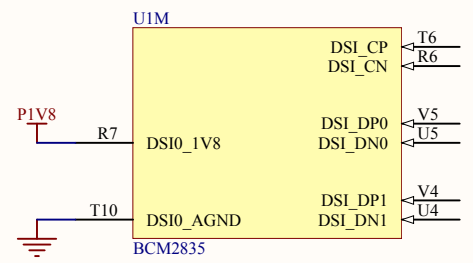

Title BCM2835 CAM JTAG			Hardkernel Co.,LTD. 704 K-center 248-25 Simindae Dongan Anyang Gyeonggido South Korea	
Size: A4	Number: 1	Revision: 0.3		
Date: 2014-07-21	Time: 오전 11:49:48	Sheet of 8		
File: D:\hw\hkl\odp\bcm2835_cam_jtag.SchDoc