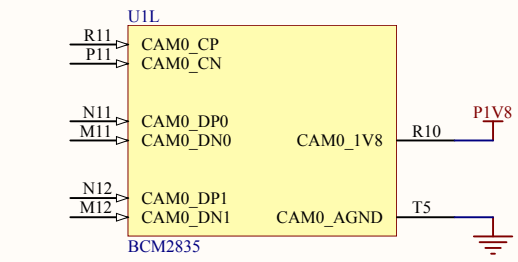

Title BCM2835 CAM JTAG			Hardkernel Co.,LTD. 704 K-center 248-25 Simindae Dongan Anyang Gyeonggido South Korea	
Size: A4	Number: 1	Revision: 0.3		
Date: 2014-07-21	Time: 오전 11:49:48	Sheet of 8		
File: D:\hw\hkl\odp\bcm2835_cam_jtag.SchDoc