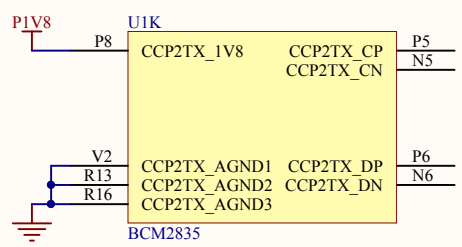

Title HDMI 2C			Hardkernel Co.,LTD. 704 K-center 248-25 Simindae Dongan Anyang Kyeonggido South Korea	
Size: A4	Number:2	Revision:0.3		
Date: 2014-07-21	Time: 오전 11:49:43	Sheet 2 of 11		
File: D:\hw\hkl\odpi\HDMI I2C.SchDoc				

Title Micro HDMI Connector			Hardkernel Co.,LTD. 704 K-center 248-25 Simindae Dongangu, Anyang Kyeonggido South Korea		
Size: A4	Number:3	Revision:0.3			
Date: 2014-07-21	Time: 오전 11:49:43	Sheet 3 of 11			
File: D:\hw\hkl\odp\CON HDMI.SchDoc					

Title BCM2835			Hardkernel Co.,LTD. 704 K-center 248-25 Simindae Dongan Anyang Gyeonggido South Korea	
Size: A4	Number: 1	Revision: 0.3		
Date: 2014-07-21	Time: 오전 11:49:43	Sheet of 8		
File: D:\hw\hkl\odp\bcm2835.SchDoc				